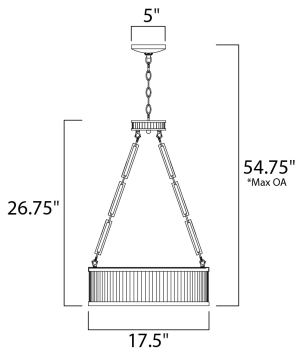

**MEASUREMENTS**

- DIMENSION : 17.5" L x 17.5" W x 26.75" H
- MAX OAH : 54.75" OAH
- CANOPY : 5" W x 1" H x 5" L
- HANGING WEIGHT : 16.1 lb

**LAMPING**

- INPUT VOLTAGE : 120V
- BULB : 4 x 60W Incandescent E26 Medium , 240W Total
- BULB INCLUDED : (Not Included)
- DIMMABLE : Yes