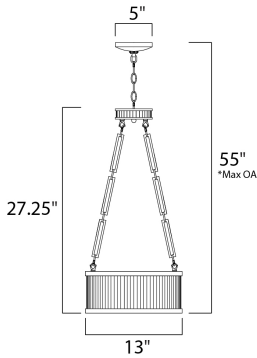

MEASUREMENTS

- DIMENSION : 13" L x 13" W x 27.25" H
- MAX OAH : 55.5" OAH
- CANOPY : 5" W x 1" H x 5" L
- HANGING WEIGHT : 12.8 lb

LAMPING

- INPUT VOLTAGE : V
- BULB : 3 x 60W Incandescent E26 Medium , 180W Total
- BULB INCLUDED : (Not Included)
- DIMMABLE : Yes