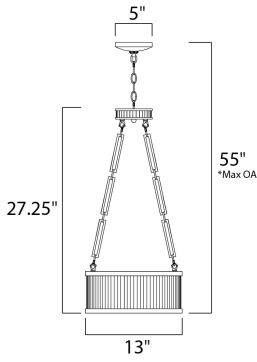

MEASUREMENTS

DIMENSION : 13" L x 13" W x 27.25" H
 MAX OAH : 55.5" OAH
 CANOPY : 5" W x 1" H x 5" L
 HANGING WEIGHT : 12.8 lb

LAMPING

INPUT VOLTAGE : V
 BULB : 3 x 60W Incandescent E26 Medium , 180W Total
 BULB INCLUDED : (Not Included)
 DIMMABLE : Yes