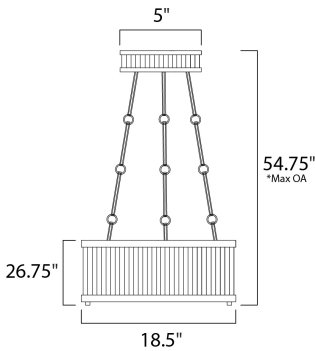

PRODUCT DESCRIPTION

Ribbed metalwork is framed in drum or square formed options available in both ceiling mounts and pendants. The two-tone finish of Oil Rubbed Bronze with Burnished Brass frame offers classic styling while Weathered Zinc with Matte Satin Nickel offers a more country elegant option. The incandescent lighting is softly diffused through a frosted glass diffuser.

*max overall height

MEASUREMENTS

- DIMENSION : 18.5" L x 18.5" W x 26.75" H
- MAX OAH : 54.75" OAH
- CANOPY : 5" W x 1" H x 5" L
- HANGING WEIGHT : 17.6 lb

LAMPING

- INPUT VOLTAGE : 120V
- BULB : 4 x 60W Incandescent E26 Medium , 240W Total
- BULB INCLUDED : (Not Included)
- DIMMABLE : Yes