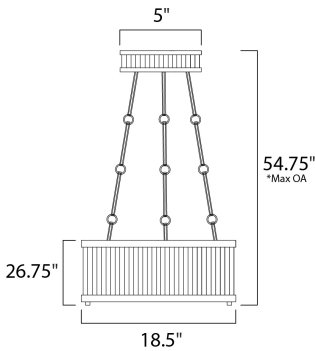

PRODUCT DESCRIPTION

Ribbed metalwork is framed in drum or square formed options available in both ceiling mounts and pendants. The two-tone finish of Oil Rubbed Bronze with Burnished Brass offers classic styling while Weathered Zinc with Matte Satin Nickel offers a more country elegant option. The incandescent lighting is softly diffused through a frosted glass diffuser.

*max overall height

MEASUREMENTS

DIMENSION : 18.5" L x 18.5" W x 26.75" H
 MAX OAH : 54.75" OAH
 CANOPY : 5" W x 1" H x 5" L
 HANGING WEIGHT : 17.6 lb

LAMPING

INPUT VOLTAGE : 120V
 BULB : 4 x 60W Incandescent E26 Medium , 240W Total
 BULB INCLUDED : (Not Included)
 DIMMABLE : Yes