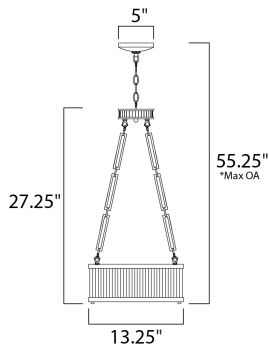

\*max overall height

**MEASUREMENTS**

- DIMENSION : 13.25" L x 13.25" W x 27.25" H
- MAX OAH : 55.25" OAH
- CANOPY : 5" W x 1" H x 5" L
- HANGING WEIGHT : 13.2 lb

**LAMPING**

- INPUT VOLTAGE : V
- BULB : 3 x 60W Incandescent E26 Medium , 180W Total
- BULB INCLUDED : (Not Included)
- DIMMABLE : Yes