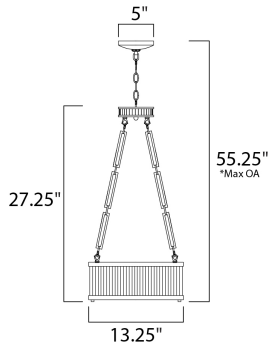

PRODUCT DESCRIPTION

Ribbed metalwork is framed in drum or square formed options available in both ceiling mounts and pendants. The two-tone finish of Oil Rubbed Bronze with Burnished Brass frame offers classic styling while Weathered Zinc with Matte Satin Nickel offers a more country elegant option. The incandescent lighting is softly diffused through a frosted glass diffuser.

*max overall height

MEASUREMENTS

- DIMENSION : 13.25" L x 13.25" W x 27.25" H
- MAX OAH : 55.25" OAH
- CANOPY : 5" W x 1" H x 5" L
- HANGING WEIGHT : 13.2 lb

LAMPING

- INPUT VOLTAGE : V
- BULB : 3 x 60W Incandescent E26 Medium , 180W Total
- BULB INCLUDED : (Not Included)
- DIMMABLE : Yes