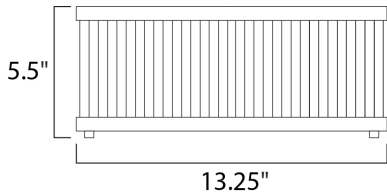

MEASUREMENTS

DIMENSION : 13.25" L x 13.25" W x 5.5" H
 CANOPY : 9.75" W x 1" H x 9.75" L
 HANGING WEIGHT : 10.56 lb

LAMPING

INPUT VOLTAGE : 120V
 BULB : 3 x 60W Incandescent E26 Medium , 180W Total
 BULB INCLUDED : (Not Included)
 DIMMABLE : Yes