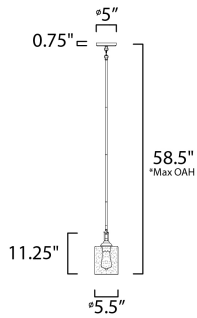

\*max overall height

**MEASUREMENTS**

- DIMENSION : 5.5" L x 5.5" W x 11.25" H
- MAX OAH : 58.5" OAH
- CANOPY : 5" W x 0.75" H x 5" L
- HANGING WEIGHT : 3.74 lb

**LAMPING**

- INPUT VOLTAGE : 120V
- BULB : 1 x 60W Incandescent E26 Medium , 60W Total
- BULB INCLUDED : (Not Included)
- DIMMABLE : Yes