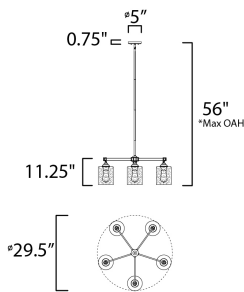

ADDITIONAL

SLOPE: 90
OPERATING TEMPERATURE:
-20°C (-4°F), 40°C (104°F)

MEASUREMENTS

DIMENSION : 29.5" L x 29.5" W x 11.25" H
MAX OAH : 56" OAH
CANOPY : 5" W x 0.75" H x 5" L
HANGING WEIGHT : 16.72 lb

LAMPING

INPUT VOLTAGE : 120V
BULB : 5 x 60W Incandescent E26 Medium , 300W Total
BULB INCLUDED : (Not Included)
DIMMABLE : Yes

*max overall height

Always consult a qualified electrician before installing any lighting product.