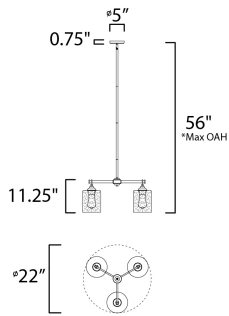

\*max overall height

**MEASUREMENTS**

- DIMENSION : 22" L x 22" W x 11.25" H
- MAX OAH : 56" OAH
- CANOPY : 5" W x 0.75" H x 5" L
- HANGING WEIGHT : 10.12 lb

**LAMPING**

- INPUT VOLTAGE : 120V
- BULB : 3 x 60W Incandescent E26 Medium , 180W Total
- BULB INCLUDED : (Not Included)
- DIMMABLE : Yes