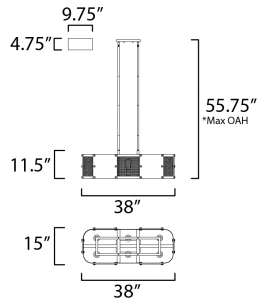

*max overall height

MEASUREMENTS

- DIMENSION : 38" L x 15" W x 11.5" H
- MAX OAH : 55.75" OAH
- CANOPY : 4.75" W x 0.75" H x 9.75" L
- HANGING WEIGHT : 25.08 lb

LAMPING

- INPUT VOLTAGE : 120V
- BULB : 6 x 60W Incandescent E26 Medium , 360W Total
- BULB INCLUDED : (Not Included)
- DIMMABLE :