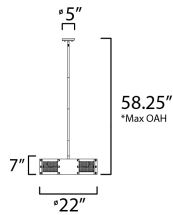

MEASUREMENTS

DIMENSION : 22" L x 22" W x 7" H
 MAX OAH : 58.5" OAH
 CANOPY : 5" W x 0.75" H x 5" L
 HANGING WEIGHT : 13.86 lb

LAMPING

INPUT VOLTAGE : 120V
 BULB : 4 x 60W Incandescent E26 Medium , 240W Total
 BULB INCLUDED : (Not Included)
 DIMMABLE :