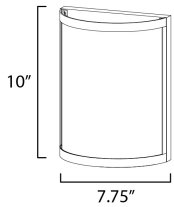

MEASUREMENTS

DIMENSION : 7.75" L 10" H x 4" Ext
 MAX OAH : 7.75" W x 10" H
 HANGING WEIGHT : 2.38 lb

LAMPING

INPUT VOLTAGE : 120V
 BULB : 1 x 60W Incandescent E12 Candelabra , 60W Total
 BULB INCLUDED : (Not Included)
 DIMMABLE : Yes
 LIGHTING_DIRECTION : Up