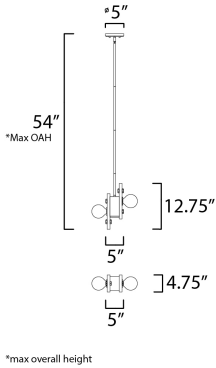

MEASUREMENTS

DIMENSION : 5" L x 4.75" W x 12.75" H
 CANOPY : 5" W x 0.75" H x 5" L
 HANGING WEIGHT : 5.28 lb

LAMPING

INPUT VOLTAGE : 120V
 BULB : 2 x 60W Incandescent E26 Medium , 120W Total
 BULB INCLUDED : (Not Included)
 DIMMABLE :