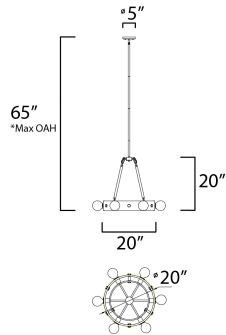

*max overall height

MEASUREMENTS

- DIMENSION : 20" L x 20" W x 20" H
- CANOPY : 5" W x 0.75" H x 5" L
- HANGING WEIGHT : 11 lb

LAMPING

- INPUT VOLTAGE : 120V
- BULB : 6 x 60W Incandescent E26 Medium , 360W Total
- BULB INCLUDED : (Not Included)