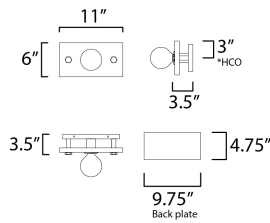

PRODUCT DESCRIPTION

Planks of natural wood are distressed by hand and finished in Weathered Wood with Antique Brass accents, to create a rustic reclaimed look. Lacquered raw metal hex nuts provide an additional decorative element. The overall design can be changed by your choice of bulb which makes the collection very versatile.

MEASUREMENTS

DIMENSION : 11" W x 6" H x 3.5" Ext
MAX OAH : 56.75" OAH x 9.75" W x 4.75" H
HANGING WEIGHT : 2.9 lb

LAMPING

INPUT VOLTAGE : 120V
BULB : 1 x 60W Incandescent E26 Medium , 60W Total
BULB INCLUDED : (Not Included)
DIMMABLE :
LIGHTING_DIRECTION : Omni

FINISHES OPTION

Weathered Wood / Antique Brass (WWDAB)

MATERIAL

Wood, Steel

RATINGS

cULus
Damp Location

ADDITIONAL

INSTALL UP/DOWN: Any
OPERATING TEMPERATURE:
-20°C (-4°F), 40°C (104°F)

Always consult a qualified electrician before installing any lighting product.

WESTERN DISTRIBUTION CENTER (HEADQUARTER)
253 NORTH VINELAND AVE | CITY OF INDUSTRY, CA 91746

EASTERN DISTRIBUTION CENTER
101 GARDNER PARK | PEACHTREE CITY, GA 30269

P. 626.956.4200 | F. 626.956.4225 | maximlighting.com