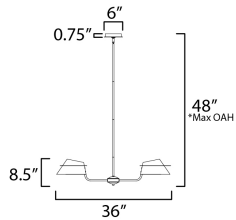

**MEASUREMENTS**

DIMENSION : 36" L x 36" W x 8.5" H  
 MAX OAH : 48" OAH  
 CANOPY : 6" W x 0.75" H x 6" L  
 HANGING WEIGHT : 10.8 lb

**LAMPING**

INPUT VOLTAGE : 120V  
 BULB : 5 x 60W Incandescent E26 Medium , 300W Total  
 BULB INCLUDED : (Not Included)  
 DIMMABLE : Y