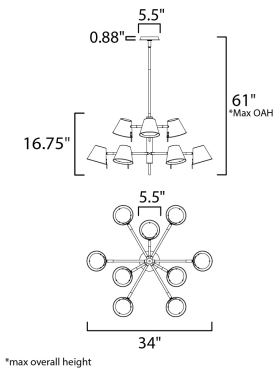

PRODUCT DESCRIPTION

Metal shades finished in a warm Heritage Brass are accented with Dark Bronze metal straps and Tobacco Brown leather wrapped details. Recessed within the metal shades, a frosted glass diffuser softly casts the LED light source within. Paddles on every shade allow the light to easily be directed upward or downwards. With the accompanying wall sconce in the collection, a touch switch is located on its top and the convenient paddle at its end allows you to direct the light source where needed. Tasteful and timeless, the reimagined classic metal drum shades are elevated with technology and convenient features. Perfect for entries, eating areas, and bedside applications.

MEASUREMENTS

DIMENSION : 34" L x 34" W x 16.75" H
MAX OAH : 61" OAH
CANOPY : 5.5" W 5.5" L
HANGING WEIGHT : 11.242 lb

LAMPING

INPUT VOLTAGE : 120V
LUMENS : 4,800 Rated (4,000 Del.)
BULB : 9 x 6W LED AC Integrated , 54W Total
BULB INCLUDED : (Integrated)
CRI : 90 CRI
COLOR_TEMP : 3000K
LIGHTING_DIRECTION : Directional

FINISHES OPTION

Dark Bronze, Leather, Heritage Brass (DBZHR)

MATERIAL

Steel, Acrylic

RATINGS

Dry Location

ADDITIONAL

OPERATING TEMPERATURE:
-20°C (-4°F), 40°C (104°F)

Always consult a qualified electrician before installing any lighting product.

WESTERN DISTRIBUTION CENTER (HEADQUARTER)
253 NORTH VINELAND AVE | CITY OF INDUSTRY, CA 91746

EASTERN DISTRIBUTION CENTER
101 GARDNER PARK | PEACHTREE CITY, GA 30269

P. 626.956.4200 | F. 626.956.4225 | maximlighting.com