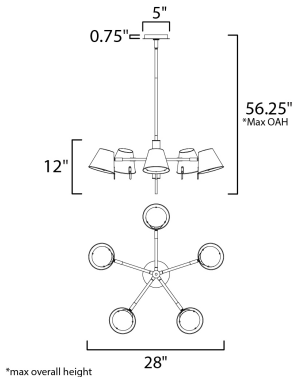

MEASUREMENTS

DIMENSION : 28" L x 28" W x 12" H
 MAX OAH : 56.25" OAH
 CANOPY : 5.5" W x 0.75" H x 5.5" L
 HANGING WEIGHT : 7.26 lb

LAMPING

INPUT VOLTAGE : 120V
 LUMENS : 2,700 Rated (2,400 Del.)
 BULB : 5 x 6W LED AC Integrated , 30W Total
 BULB INCLUDED : (Integrated)
 CRI : 90 CRI
 COLOR_TEMP : 3000K
 LIGHTING_DIRECTION : Directional