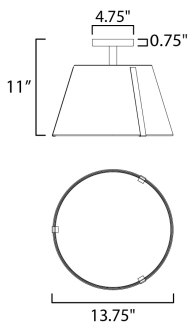

**MEASUREMENTS**

DIMENSION : 13.75" L x 13.75" W x 11" H  
 CANOPY : 4.75" W x 0.75" H x 4.75" L  
 HANGING WEIGHT : 6.622 lb

**LAMPING**

INPUT VOLTAGE : 120V  
 LUMENS : 2,160 Rated (1,920 Del.)  
 BULB : 1 x 24W LED AC Integrated , 24W Total  
 BULB INCLUDED : (Integrated)  
 DIMMABLE : Triac or ELV  
 CRI : 90 CRI  
 COLOR\_TEMP : 3000K