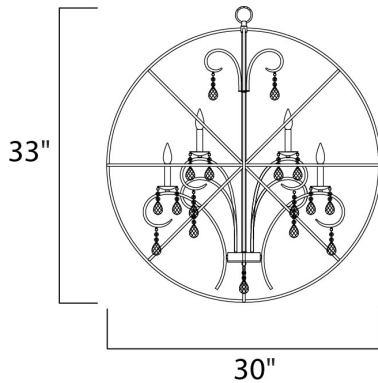

#### PRODUCT DESCRIPTION

A spherical frame of metal surround a simple line chandelier draped in crystal for a transitional style that fits any interior design. Orbit is available in 2 sizes and 2 finishes, Oil Rubbed Bronze with Cognac crystal and a combo finish of Anthracite and Polished Nickel with Clear crystal.

#### MEASUREMENTS

DIMENSION : 30" L x 30" W x 33" H  
 MAX OAH : 69" OAH  
 CANOPY : 5" W x 1" H x 5" L  
 HANGING WEIGHT : 21.56 lb