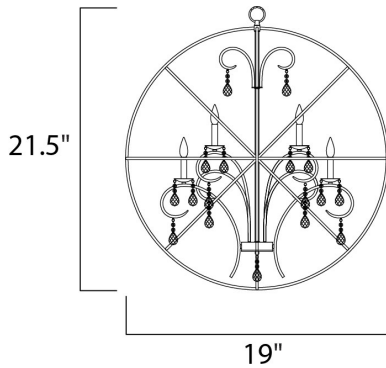

**PRODUCT DESCRIPTION**

A spherical frame of metal surround a simple line chandelier draped in crystal for a transitional style that fits any interior design. Orbit is available in 2 sizes and 2 finishes, Oil Rubbed Bronze with Cognac crystal and a combo finish of Anthracite and Polished Nickel with Clear crystal.

**MEASUREMENTS**

DIMENSION : 19" L x 19" W x 21.5" H  
 MAX OAH : 57.5" OAH  
 CANOPY : 5" W x 1" H x 5" L  
 HANGING WEIGHT : 8.11 lb

**LAMPING**

INPUT VOLTAGE : 120V  
 BULB : 4 x 60W Incandescent E12 Candelabra , 240W Total  
 BULB INCLUDED : (Not Included)  
 DIMMABLE : Yes