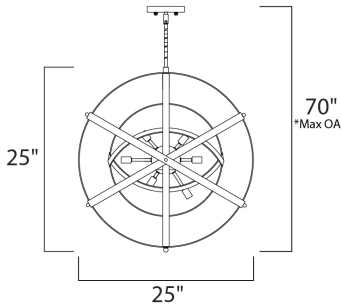

\*max overall height

**MEASUREMENTS**

DIMENSION : 25" W x 25" H  
 MAX OAH : 70" OAH  
 HANGING WEIGHT : 14.8 lb

**LAMPING**

INPUT VOLTAGE : 120V  
 LUMENS : 7,200 Rated  
 BULB : 9 x 40W Xenon G9 , 360W Total  
 BULB INCLUDED : (Included)  
 DIMMABLE : Yes  
 COLOR\_TEMP : 2900K