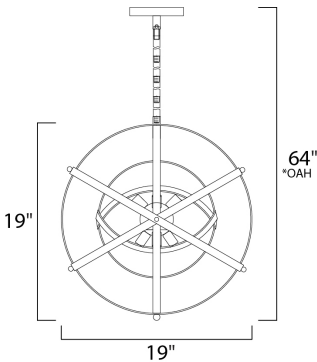

\*Max Overall Height

**MEASUREMENTS**

DIMENSION : 19" W x 19" H  
 MAX OAH : 64" OAH  
 HANGING WEIGHT : 11.57 lb

**LAMPING**

INPUT VOLTAGE : 120V  
 LUMENS : 2,700 Rated  
 BULB : 6 x 40W Xenon G9 , 240W Total  
 BULB INCLUDED : (Included)  
 DIMMABLE : Yes  
 COLOR\_TEMP : 2900K