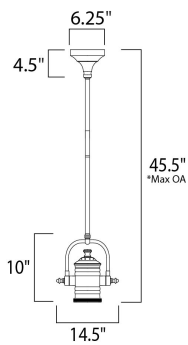

\*max overall height

**MEASUREMENTS**

DIMENSION : 14.5" L x 14.5" W x 10" H  
 MAX OAH : 45.5" OAH  
 CANOPY : 6.25" W x 4.5" H x 6.25" L  
 HANGING WEIGHT : 5.06 lb

**LAMPING**

INPUT VOLTAGE : 120V  
 BULB : 1 x 50W Incandescent E26 Medium , 50W Total  
 BULB INCLUDED : (Not Included)  
 DIMMABLE : Yes