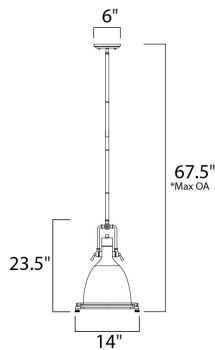

*max overall height

MEASUREMENTS

- DIMENSION : 14" L x 14" W x 23.5" H
- MAX OAH : 62" OAH
- CANOPY : 6" W x 1" H x 6" L
- HANGING WEIGHT : 11 lb

LAMPING

- INPUT VOLTAGE : 120V
- BULB : 1 x 60W Incandescent E26 Medium , 60W Total
- BULB INCLUDED : (Not Included)
- DIMMABLE : Yes