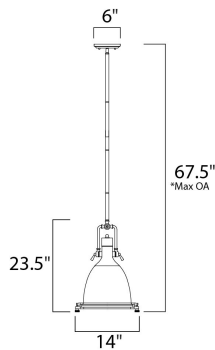

*max overall height

MEASUREMENTS

DIMENSION : 14" L x 14" W x 23.5" H
 MAX OAH : 67.5" OAH
 CANOPY : 6" W x 1" H x 6" L
 HANGING WEIGHT : 11 lb

LAMPING

INPUT VOLTAGE : 120V
 BULB : 1 x 60W Incandescent E26 Medium , 60W Total
 BULB INCLUDED : (Not Included)
 DIMMABLE : Yes