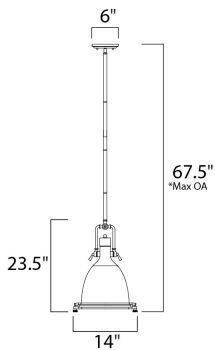

*max overall height

MEASUREMENTS

DIMENSION : 14" L x 14" W x 23.5" H
 MAX OAH : 62" OAH
 CANOPY : 6" W x 1" H x 6" L
 HANGING WEIGHT : 11 lb

LAMPING

INPUT VOLTAGE : 120V
 BULB : 1 x 60W Incandescent E26 Medium , 60W Total
 BULB INCLUDED : (Not Included)
 DIMMABLE : Yes