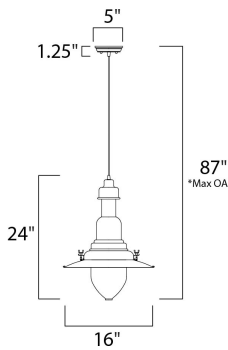

SLOPE: 120
 OPERATING TEMPERATURE:
 -20°C (-4°F), 40°C (104°F)

MEASUREMENTS

DIMENSION : 16" W x 24" H
 MAX OAH : 96.5" OAH
 HANGING WEIGHT : 6.6 lb

LAMPING

INPUT VOLTAGE : 120V
 BULB : 1 x 60W Incandescent E26 Medium , 60W Total
 BULB INCLUDED : (Not Included)