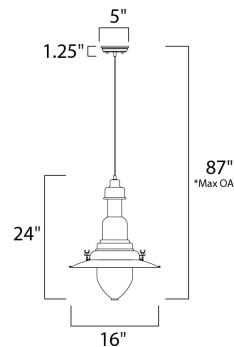

*max overall height

MEASUREMENTS

DIMENSION : 16" L x 16" W x 24" H
 MAX OAH : 96.5" OAH
 CANOPY : 5" W x 1.25" H x 5" L
 HANGING WEIGHT : 6.6 lb

LAMPING

INPUT VOLTAGE : 120V
 BULB : 1 x 60W Incandescent E26 Medium , 60W Total
 BULB INCLUDED : (Not Included)
 DIMMABLE :