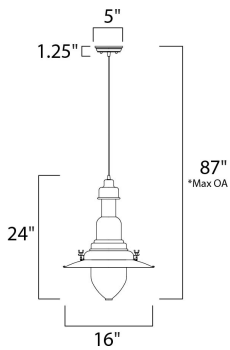

**ADDITIONAL**

SLOPE: 120  
 OPERATING TEMPERATURE:  
 -20°C (-4°F), 40°C (104°F)

**MEASUREMENTS**

- DIMENSION : 16" L x 16" W x 24" H
- MAX OAH : 96.5" OAH
- CANOPY : 5" W x 1.25" H x 5" L
- HANGING WEIGHT : 5.51 lb