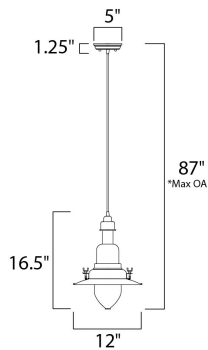

\*max overall height

**MEASUREMENTS**

DIMENSION : 12" W x 16.5" H  
 MAX OAH : 91.25" OAH  
 HANGING WEIGHT : 4.85 lb

**LAMPING**

INPUT VOLTAGE : 120V  
 BULB : 1 x 100W Incandescent E26 Medium , 100W Total  
 BULB INCLUDED : (Not Included)  
 DIMMABLE :