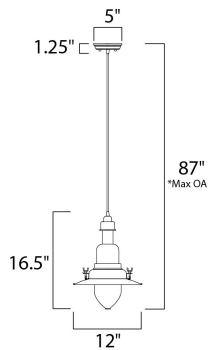

\*max overall height

**MEASUREMENTS**

DIMENSION : 12" L x 12" W x 16.5" H  
 MAX OAH : 91.25" OAH  
 CANOPY : 5" W x 1.25" H x 5" L  
 HANGING WEIGHT : 4.85 lb

**LAMPING**

INPUT VOLTAGE : 120V  
 BULB : 1 x 100W Incandescent E26 Medium , 100W Total  
 BULB INCLUDED : (Not Included)  
 DIMMABLE :