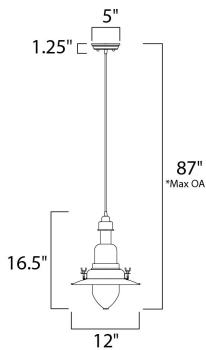

MEASUREMENTS

DIMENSION : 12" L x 12" W x 16.5" H
 MAX OAH : 91.25" OAH
 CANOPY : 5" W x 1.25" H x 5" L
 HANGING WEIGHT : 4.85 lb

LAMPING

INPUT VOLTAGE : 120V
 BULB : 1 x 100W Incandescent E26 Medium , 100W Total
 BULB INCLUDED : (Not Included)
 DIMMABLE :