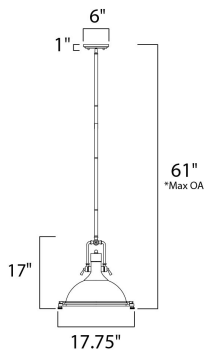

\*max overall height

**MEASUREMENTS**

DIMENSION : 17.75" L x 17.75" W x 17" H  
 MAX OAH : 61" OAH  
 CANOPY : 6" W x 1" H x 6" L  
 HANGING WEIGHT : 11.66 lb

**LAMPING**

INPUT VOLTAGE : 120V  
 BULB : 1 x 60W Incandescent E26 Medium , 60W Total  
 BULB INCLUDED : (Not Included)  
 DIMMABLE : Yes