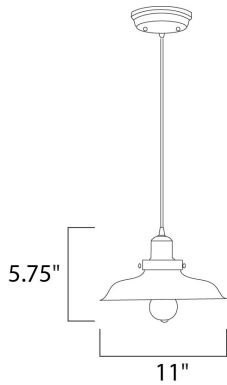

PRODUCT DESCRIPTION

Small pendants reminiscent of yesteryear are available in your choice of Bronze, Antique Copper, Satin Nickel, and Polished Nickel. In addition to the numerous metal shades, glass shades in Clear, Mirror Smoke, and Satin White are also offered. The optional Antique Replica light bulb adds to the authentic look.

MEASUREMENTS

DIMENSION : 11" W x 5.75" H
 MAX OAH : 50" OAH
 HANGING WEIGHT : 4.2 lb

LAMPING

INPUT VOLTAGE : 120V
 BULB : 1 x 60W Incandescent E26 Medium , 60W Total
 BULB INCLUDED : (Not Included)
 DIMMABLE : Standard Dimmer