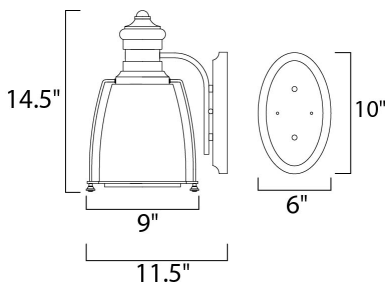

MEASUREMENTS

DIMENSION : 9" L x 9" W x 14.5" H x 11.5" Ext
 MAX OAH : 6" W x 10" H
 HANGING WEIGHT : 6.6 lb

LAMPING

INPUT VOLTAGE : 120V
 BULB : 1 x 100W Incandescent E26 Medium , 100W Total
 BULB INCLUDED : (Not Included)
 DIMMABLE : Yes