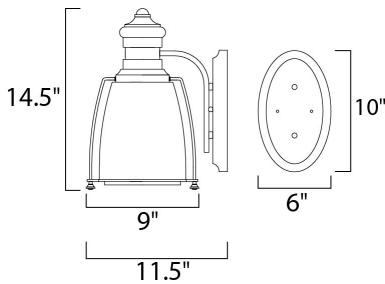

**MEASUREMENTS**

DIMENSION : 9" L x 9" W x 14.5" H x 11.5" Ext  
 MAX OAH : 6" W x 10" H  
 HANGING WEIGHT : 6.6 lb

**LAMPING**

INPUT VOLTAGE : 120V  
 BULB : 1 x 60W Incandescent E26 Medium , 60W Total  
 BULB INCLUDED : (Not Included)  
 DIMMABLE : Yes