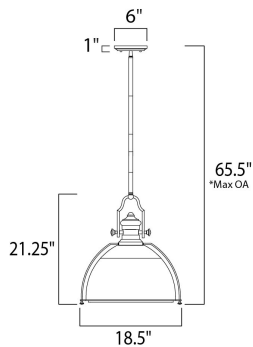

**ADDITIONAL**

ADJUSTABLE  
SLOPE: 120  
OPERATING TEMPERATURE:  
-20°C (-4°F), 40°C (104°F)

\*max overall height

**MEASUREMENTS**

- DIMENSION : 18.5" L x 18.5" W x 21.25" H
- MAX OAH : 65.5" OAH
- CANOPY : 6" W x 1" H x 6" L
- HANGING WEIGHT : 20.9 lb