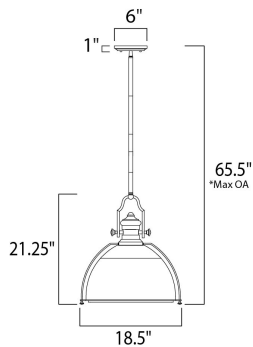

ADDITIONAL

ADJUSTABLE
SLOPE: 120
OPERATING TEMPERATURE:
-20°C (-4°F), 40°C (104°F)

*max overall height

MEASUREMENTS

- DIMENSION : 18.5" L x 18.5" W x 21.25" H
- MAX OAH : 65.5" OAH
- CANOPY : 6" W x 1" H x 6" L
- HANGING WEIGHT : 20.9 lb