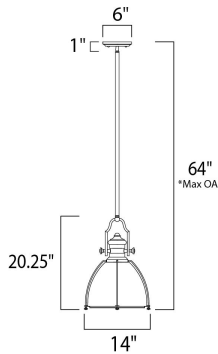

*max overall height

MEASUREMENTS

DIMENSION : 14" L x 14" W x 20.25" H
 MAX OAH : 64" OAH
 CANOPY : 6" W x 1" H x 6" L
 HANGING WEIGHT : 9.9 lb

LAMPING

INPUT VOLTAGE : 120V
 BULB : 1 x 60W Incandescent E26 Medium , 60W Total
 BULB INCLUDED : (Not Included)
 DIMMABLE : Yes