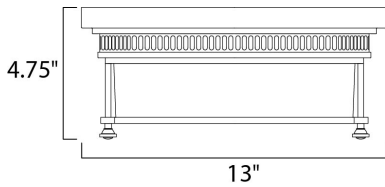

MEASUREMENTS

DIMENSION : 13" L x 13" W x 4.75" H
 HANGING WEIGHT : 5.5 lb

LAMPING

INPUT VOLTAGE : 120V
 BULB : 2 x 60W Incandescent E26 Medium , 120W Total
 BULB INCLUDED : (Not Included)
 DIMMABLE : Yes