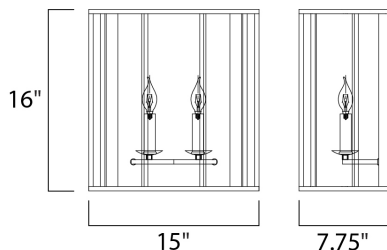

PRODUCT DESCRIPTION

A frame of intersecting semi circles creates an interesting open air design. The frames are finished in our Bronze Fusion which is a contrasting combination of mottled bronze with polished accents. Many of these are large scale for the bold statement while some are pared back for attractive price points.

MEASUREMENTS

DIMENSION : 15" W x 16" H x 7.75" Ext
 MAX OAH : 9.8" W x 16" H
 HANGING WEIGHT : 4.5 lb

LAMPING

INPUT VOLTAGE : 120V
 BULB : 2 x 60W Incandescent E12 Candelabra , 120W Total
 BULB INCLUDED : (Not Included)
 DIMMABLE : Yes