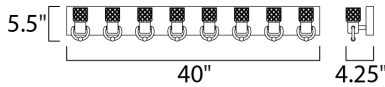

PRODUCT DESCRIPTION

Hand cut Clear crystal goblets adorn cast cups of Polished Nickel sparkle when illuminated by integrated LED. This sophisticated bath vanity collection adds a designer touch to your guest powder room.

MEASUREMENTS

DIMENSION : 40" W x 5.5" H x 4.25" Ext
 BACK PLATE : 4.5" W x 1" H x 2.25" HCO
 HANGING WEIGHT : 14.74 lb

LAMPING

INPUT VOLTAGE : 120V
 LUMENS : 2,520 Rated
 BULB : 8 x 4.5W LED LED , 36W Total
 BULB INCLUDED : (Integrated)
 DIMMABLE : Standard Triac CL
 CRI : 80+ CRI
 COLOR_TEMP : 3000K
 LIGHTING_DIRECTION : Both