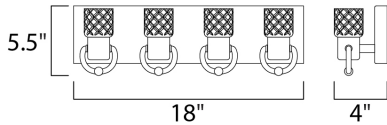

**PRODUCT DESCRIPTION**

Hand cut Clear crystal goblets adorn cast cups of Polished Nickel sparkle when illuminated by integrated LED. This sophisticated bath vanity collection adds a designer touch to your guest powder room.

**MEASUREMENTS**

DIMENSION : 18" W x 5.75" H x 4" Ext  
 BACK PLATE : 4.5" W x 1" H x 2.25" HCO  
 HANGING WEIGHT : 7.04 lb

**LAMPING**

INPUT VOLTAGE : 120V  
 LUMENS : 1,260 Rated  
 BULB : 4 x 4.5W LED PCB Integrated , 18W Total  
 BULB INCLUDED : (Integrated)  
 DIMMABLE : Triac CL  
 CRI : 80+ CRI  
 COLOR\_TEMP : 3000K