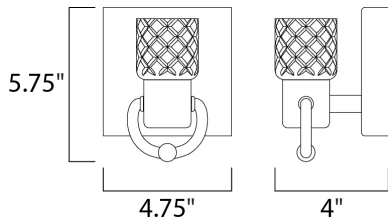

PRODUCT DESCRIPTION

Hand cut Clear crystal goblets adorn cast cups of Polished Nickel sparkle when illuminated by integrated LED. This sophisticated bath vanity collection adds a designer touch to your guest powder room.

MEASUREMENTS

DIMENSION : 4.75" W x 5.75" H x 4" Ext
 MAX OAH : 4.75" W x 1" H
 HANGING WEIGHT : 1.98 lb

LAMPING

INPUT VOLTAGE : 120V
 LUMENS : 315 Rated
 BULB : 1 x 4.5W LED PCB Integrated , 4W Total
 BULB INCLUDED : (Integrated)
 DIMMABLE : Triac CL
 CRI : 80+ CRI
 COLOR_TEMP : 3000K