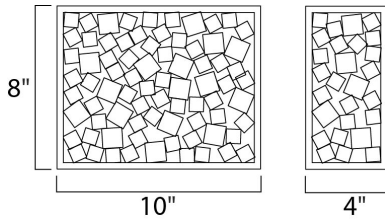

PRODUCT DESCRIPTION

A pattern of squares finished in Satin Nickel create a contemporary, geometric look which will enhance any space. The interior of each shade is lined with Frosted glass for a soft diffused light.

MEASUREMENTS

DIMENSION : 10" W x 8" H x 4" Ext
 MAX OAH : 7.87" W x 7.1" H
 HANGING WEIGHT : 6.6 lb

LAMPING

BULB : 2 x 40W Xenon G9 , 80W Total
 BULB INCLUDED : (Included)
 DIMMABLE :
 LIGHTING_DIRECTION : Down