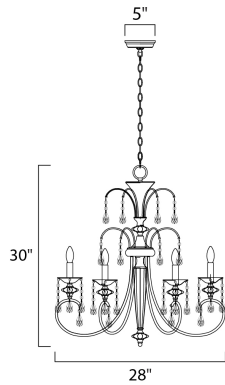

PRODUCT DESCRIPTION

Tradition with a twist, the Montgomery collection's Polished Nickel finish gleams with its curves and delicate arcs. Clear Glass and carefully cut crystals add sparkle. The pendant and semi-flush fixtures include a Blush fabric shade that diffuses the light and warms the glow.

MEASUREMENTS

DIMENSION : 28" W x 30" H
 CANOPY : 5" W x 1.2" H x 5" L
 HANGING WEIGHT : 11.44 lb

LAMPING

INPUT VOLTAGE : 120V
 BULB : 6 x 60W Incandescent E12 Candelabra , 360W Total
 BULB INCLUDED : (Not Included)
 DIMMABLE : Yes

FINISHES OPTION

 Polished Nickel (PN)

GLASS

Clear CL

MATERIAL

Metal, Crystal, Glass

RATINGS

cULus
 Dry Location