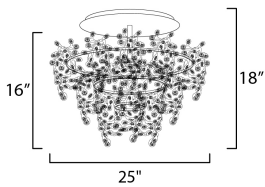

ADDITIONAL

RATED LIFE 2000 Hours
OPERATING TEMPERATURE:
-20°C (-4°F), 40°C (104°F)

MEASUREMENTS

DIMENSION : 25" L x 25" W x 16" H
MAX OAH : 19" OAH
HANGING WEIGHT : 13.64 lb

LAMPING

INPUT VOLTAGE : 120V
LUMENS : 3,500 Rated
BULB : 7 x 40W Xenon G9 , 280W Total
BULB INCLUDED : (Included)
DIMMABLE : Yes
COLOR_TEMP : 2900K